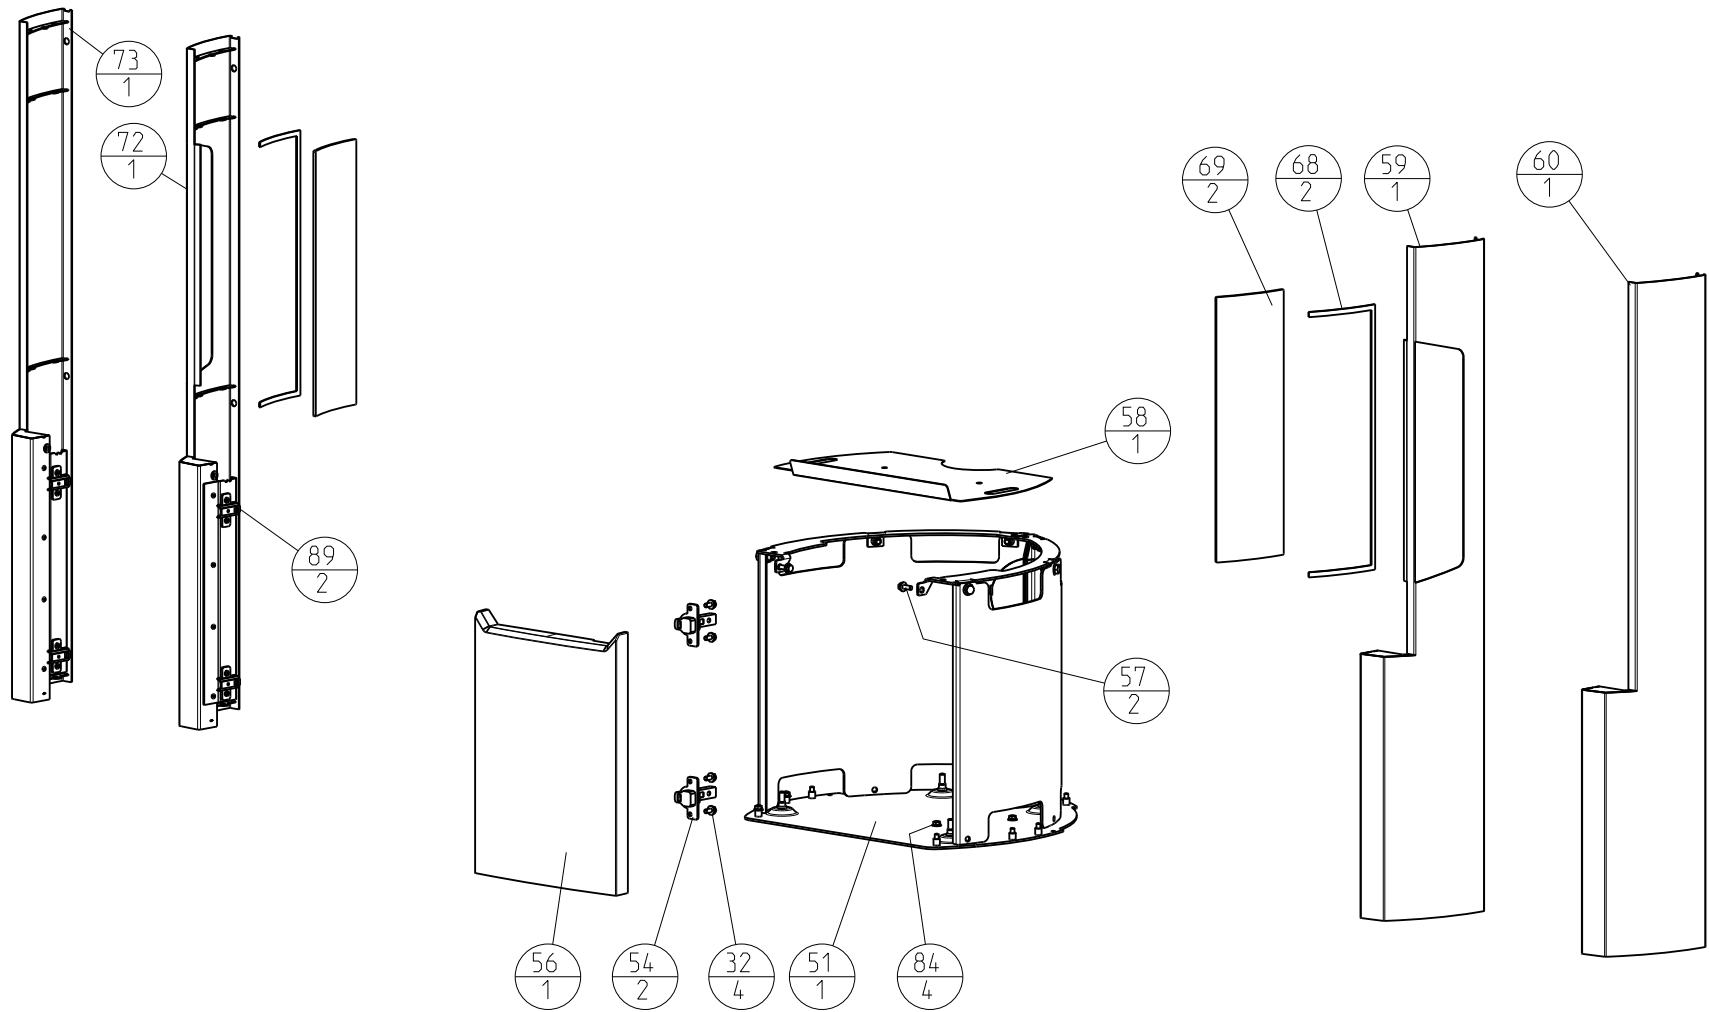

Exploded view, Jøtul F 260

Exploded view, Jøtul F 260

Jøtul AS  
Fredrikstad, Norway

Draw.no: Sheet 2/3  
900086-P09

Date:  
03.11.2022

Exploded view, Jøtul F 260