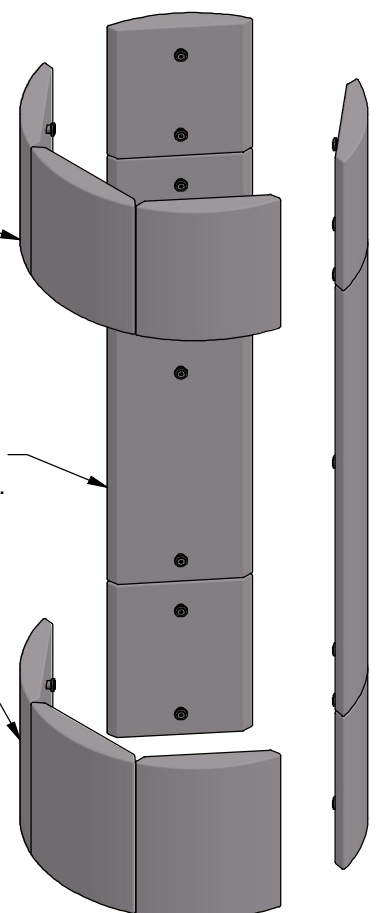

SCAN 83 Spareparts

Door complete

51046885 black
51046886 aluminium

51046880
Gasket glass
type AF

51044383
Gasket door type AD

51063275
Closed combustion box
incl. gasket

Handle
51046877 black
51046878 aluminium

51046847
Skamol fitting 1 pcs.

51046856
Set screws 4
pcs.
M8 x 30

51046820
Label indicator for
air supply

51046798
Front mantle bottom

SCAN 83 Spareparts

Ceramic tiles
different colours

51046796
Kit burn chamber plates

50045978
Soapstone top, top outlet

50045977
Soapstone top, rear outlet

- Floor plates:
- 50046311 Small shaped floor plate, glass
 - 50046312 Large floor plate, glass
 - 50046313 Large shaped floor plate, glass
 - 50046315 Small shaped floor plate for corner, glass
 - 51046364 Small shaped floor plate, steel
 - 51046366 Large floor plate, steel
 - 51046365 Small shaped floor plate, corner, steel

51046779
Soapstone pcs.

51046781
Soapstone pcs.

51046780
Soapstone pcs.

51046363
Revolving kit

51061392
Fresh air adaptor