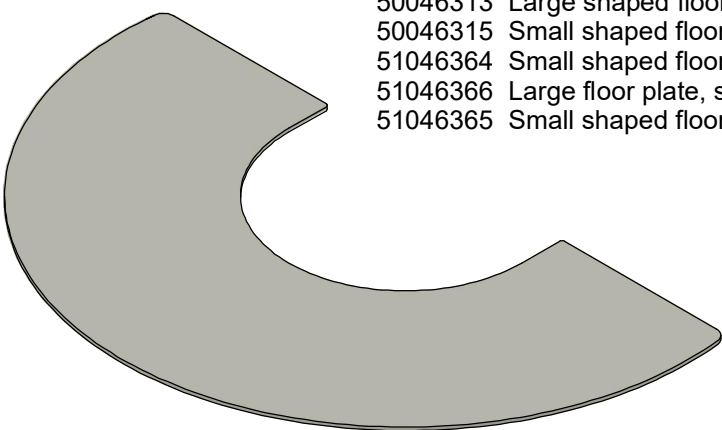

51046847
Skamol fitting 1 pcs.

51046856
Set screws 4
pcs.
M8 x 30

51046820
Label indicator for
air supply

51046798
Front mantle bottom

SCAN 83 Spareparts

Ceramic tiles
different colours

51046796
Kit burn chamber plates

50045978
Soapstone top, top outlet

50045977
Soapstone top, rear outlet

- Floor plates:
- 50046311 Small shaped floor plate, glass
 - 50046312 Large floor plate, glass
 - 50046313 Large shaped floor plate, glass
 - 50046315 Small shaped floor plate for corner, glass
 - 51046364 Small shaped floor plate, steel
 - 51046366 Large floor plate, steel
 - 51046365 Small shaped floor plate, corner, steel