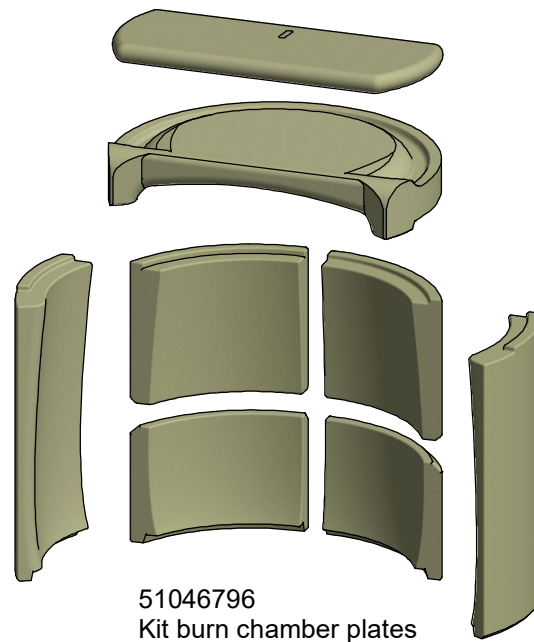

51046871
Side mantle front, left

51049129
Pin and
locking clip

51046869
Rear mantle

51046870
Side mantle front, right

51046873
Side mantle back, right

51046799
Cover plate
front steel
stove

51046815
Cover plate front, soapstone

51046847
Skamol fitting 1 pcs.

51046856
Set screws 4
pcs.
M8 x 30

51046820
Label indicator for
air supply

51046798
Front mantle bottom

SCAN 83 Spareparts

Ceramic tiles
different colours

51046796
Kit burn chamber plates

50045978
Soapstone top, top outlet

50045977
Soapstone top, rear outlet

- Floor plates:
- 50046311 Small shaped floor plate, glass
 - 50046312 Large floor plate, glass
 - 50046313 Large shaped floor plate, glass
 - 50046315 Small shaped floor plate for corner, glass
 - 51046364 Small shaped floor plate, steel
 - 51046366 Large floor plate, steel
 - 51046365 Small shaped floor plate, corner, steel