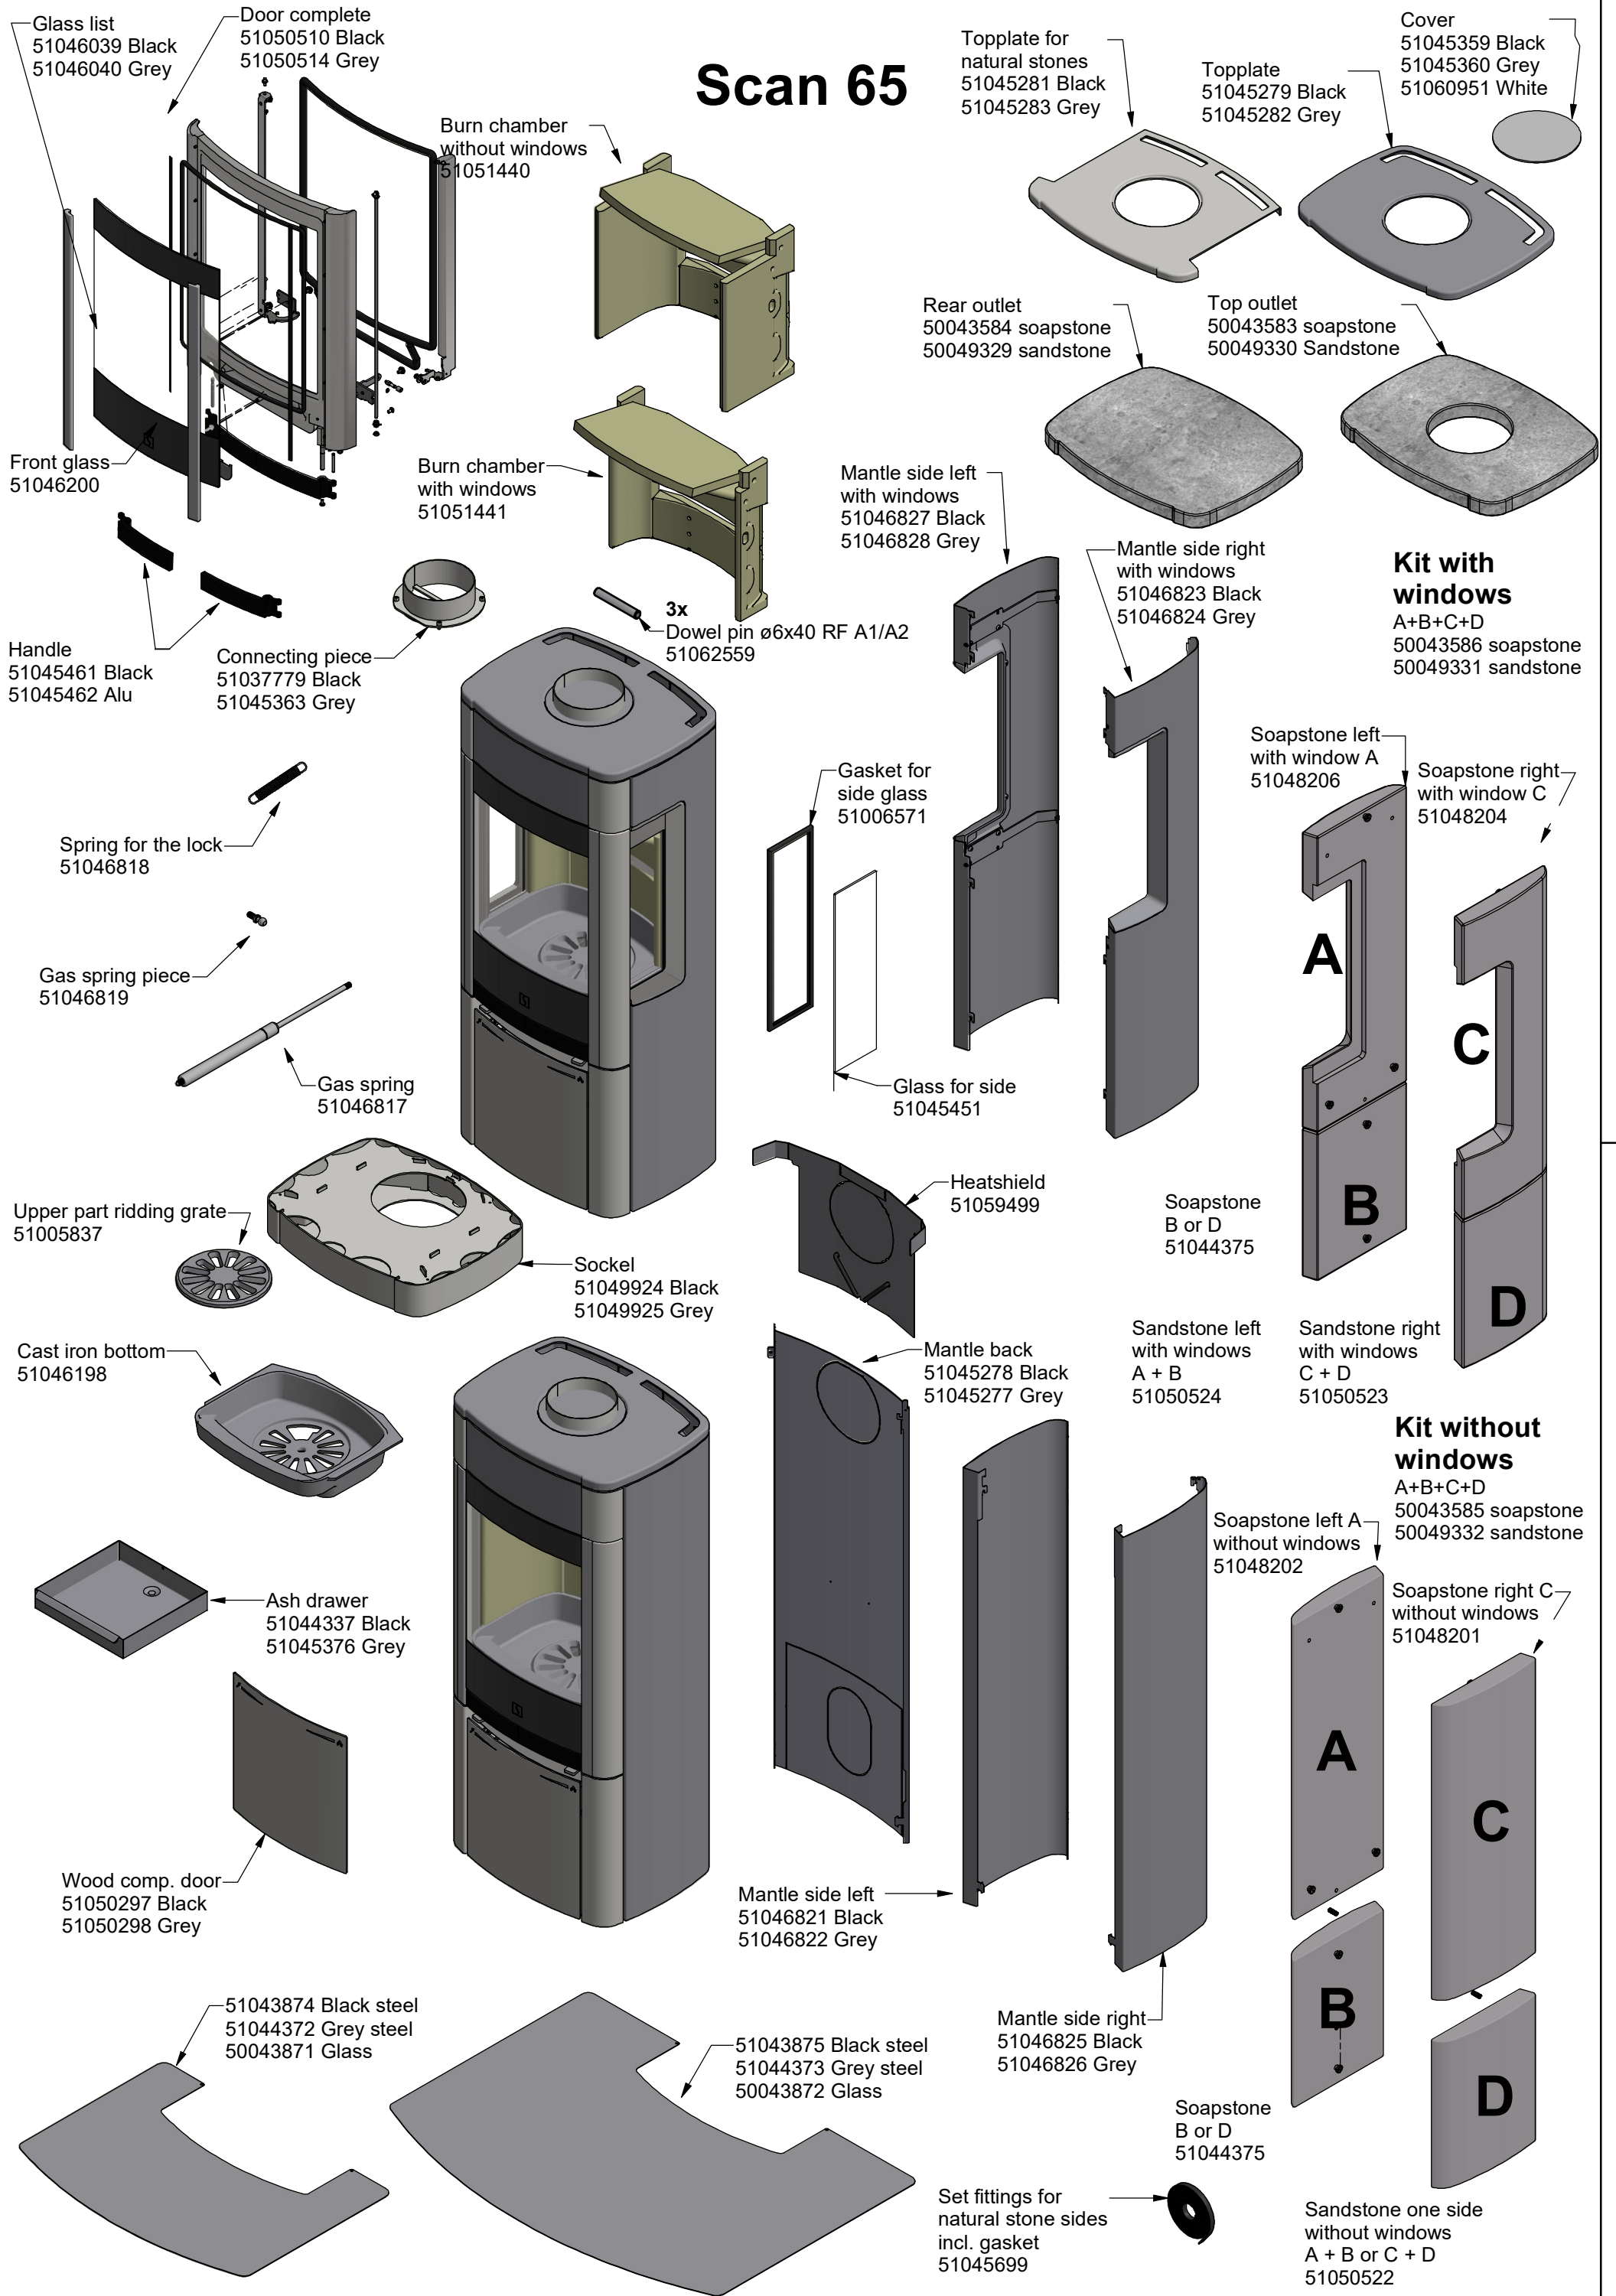

# Scan 65

# Scan 65-5/6/7/8

Rear outlet  
50043584 soapstone

Top outlet  
50043583 soapstone

## Standard kit without windows

A+B+C+D  
50043585

Gasket  
Type AA  
51037833

Window  
51050566

(Baking) Thermometer  
50006014

Plate for oven  
51050567

Mantle back  
51050560 Black  
51050561 Grey

## Set supp. soapstones

E+F+G+H  
50049249

Soapstone left A  
without windows  
51048202

Soapstone right C  
without windows  
51048201

soapstone  
B or D  
51044375

Mantle side left  
51050562 Black

Mantle side right  
51050563 Black