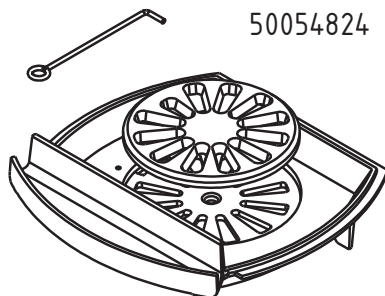

Door complete
50054821

Glass for door
50054822

Top plate
50054817

Combustion
chamber lining
50054823

Fresh air intake
50038227

Cover
30010091

Handle
50054816

Cast iron bottom
50054824

Steel sides
50054815

Kit sides glasses
internal
50054826

Kit sides glasses
external
50054827

Ash pan
50054825

Id 15 Eco
30059009