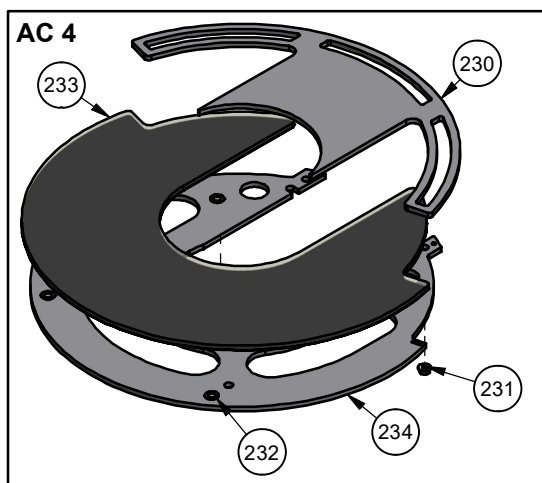

Date: 24-11-2022	Constructed /Changed by: rin/sr/Jm
Drawing number: 90184104	

SCAN A/S
DK-5492 Vissenbjerg©