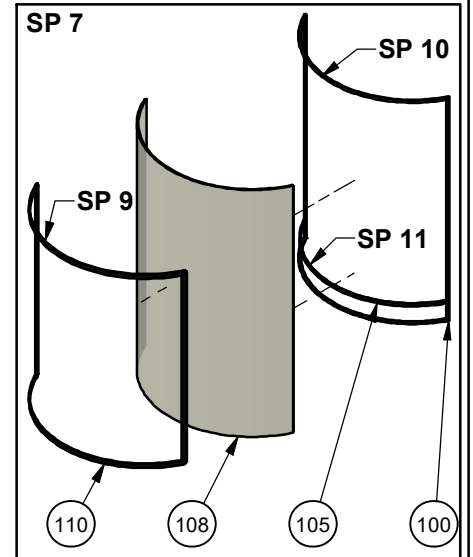

Spare parts & Accessories: Scan 84, Classic maxi

SP 5

Date: 24-11-2022	Constructed /Changed by: rin/sr/Jm	SCAN A/S DK-5492 Vissenbjerg©	
Drawing number: 90184104