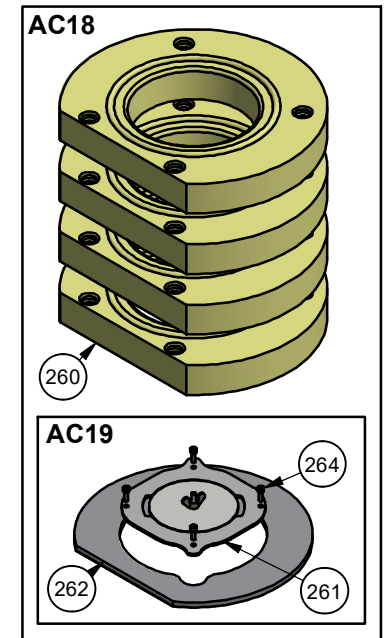

Date: 24-11-2022	Constructed /Changed by: rin/sr/Jm
Drawing number: 90184104	

SCAN A/S
DK-5492 Vissenbjerg©