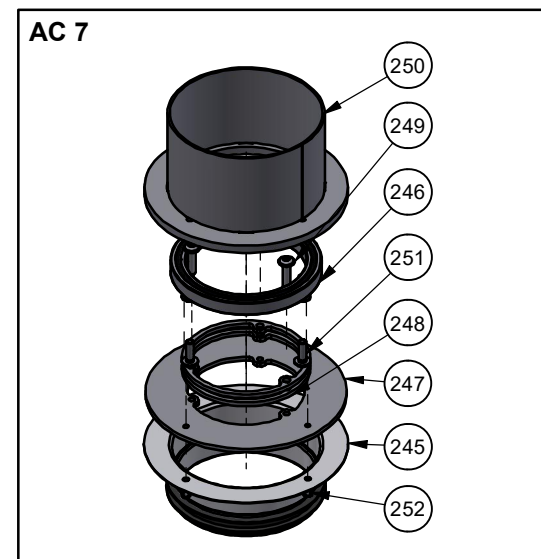

Date: 24-11-2022	Constructed /Changed by: rin/sr/Jm
Drawing number: 90184104	

SCAN A/S
DK-5492 Vissenbjerg©