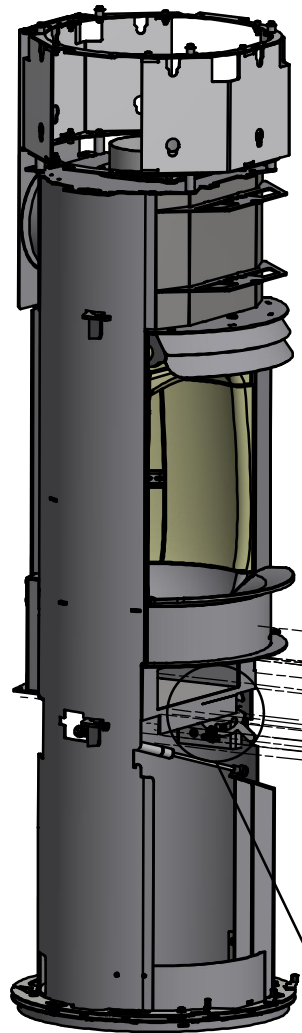

Spare parts & Accessories: Scan 84, Classic maxi

Korpus Page: 2-8

Mantle Page: 10

Modern door Page: 9

Accessories

Page: 11-12

Date: 24-11-2022

Constructed /Changed by: rin/sr/Jm

Drawing number: 90184104

SCAN A/S
DK-5492 Vissenbjerg©

Page 4

Page 3

Page 4

Page 5

Page 6

Page 7

Date: 24-11-2022	Constructed /Changed by: rin/sr/Jm	SCAN A/S DK-5492 Vissenbjerg©
Drawing number: 90184104		

Spare parts & Accessories: Scan 84, Classic maxi

Date: 24-11-2022	Constructed /Changed by: rin/sr/Jm	SCAN A/S DK-5492 Vissenbjerg©
Drawing number: 90184104		

SCAN A/S
DK-5492 Vissenbjerg©

Spare parts & Accessories: Scan 84, Classic maxi

Date: 24-11-2022 Constructed /Changed by: rin/sr/Jm
 Drawing number: **90184104**

SCAN A/S
 DK-5492 Vissenbjerg©

Spare parts & Accessories: Scan 84, Classic maxi