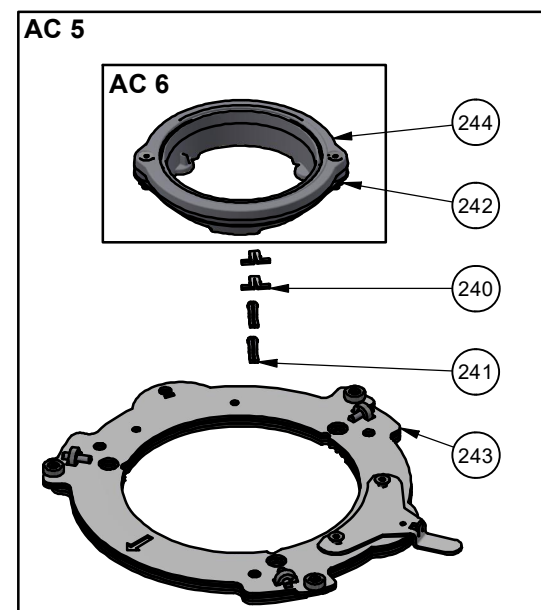

Date: 24-11-2022	Constructed /Changed by: rin/sr/Jm
Drawing number: 90184104	

SCAN A/S
DK-5492 Vissenbjerg©