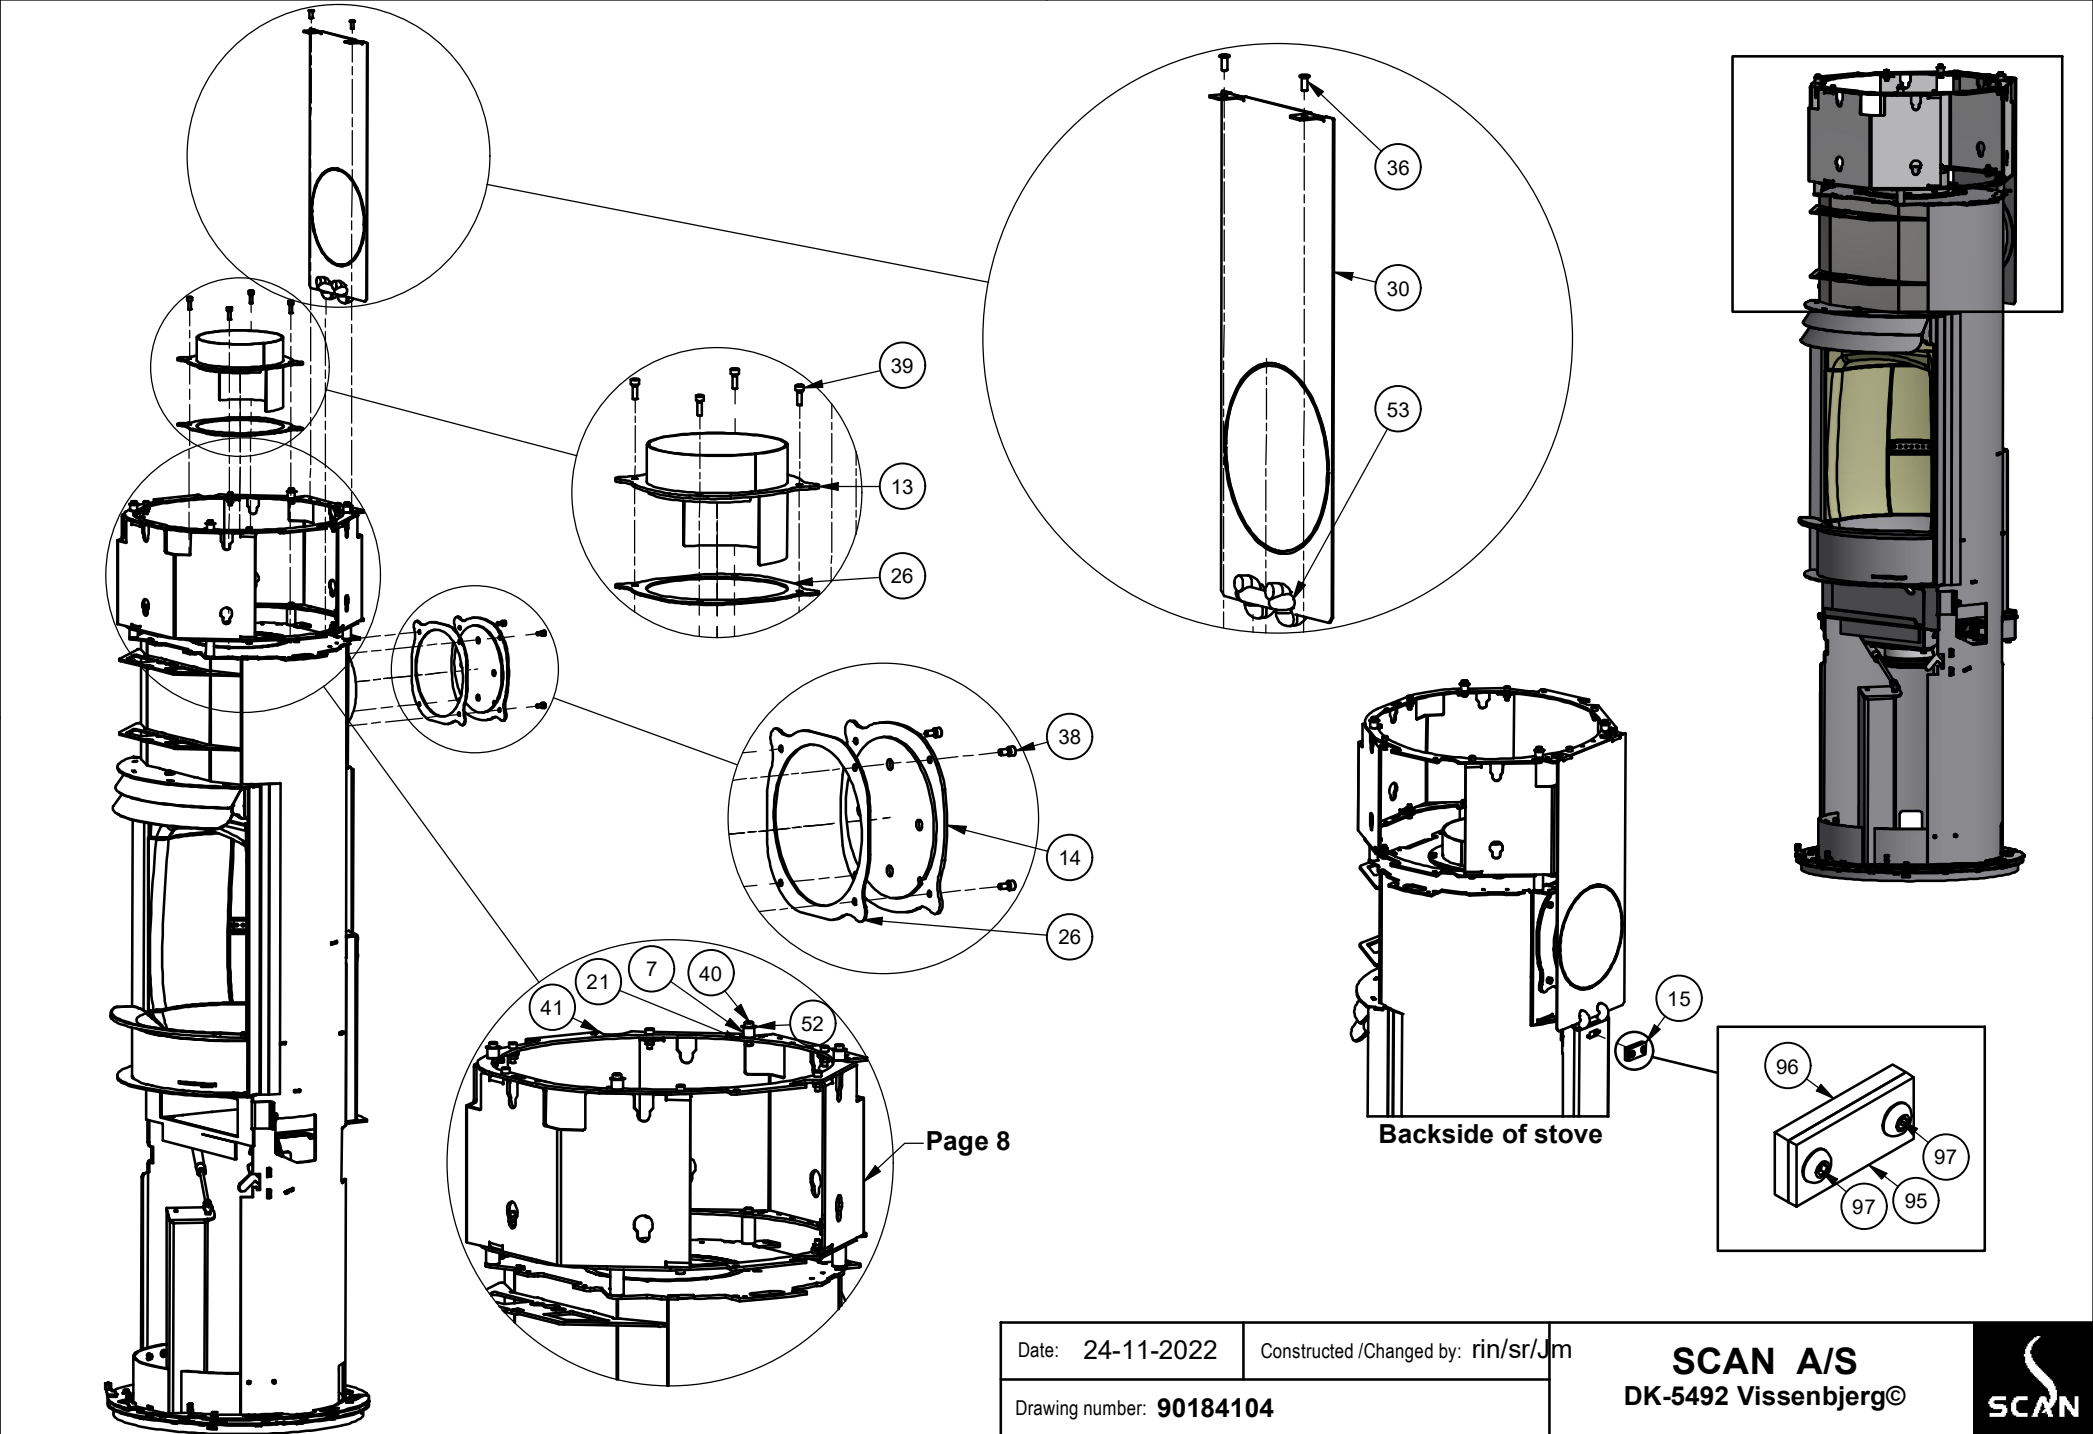

Spare parts & Accessories: Scan 84, Classic maxi

Date: 24-11-2022	Constructed /Changed by: rin/sr/Jm
Drawing number: 90184104	

SCAN A/S
DK-5492 Vissenbjerg©