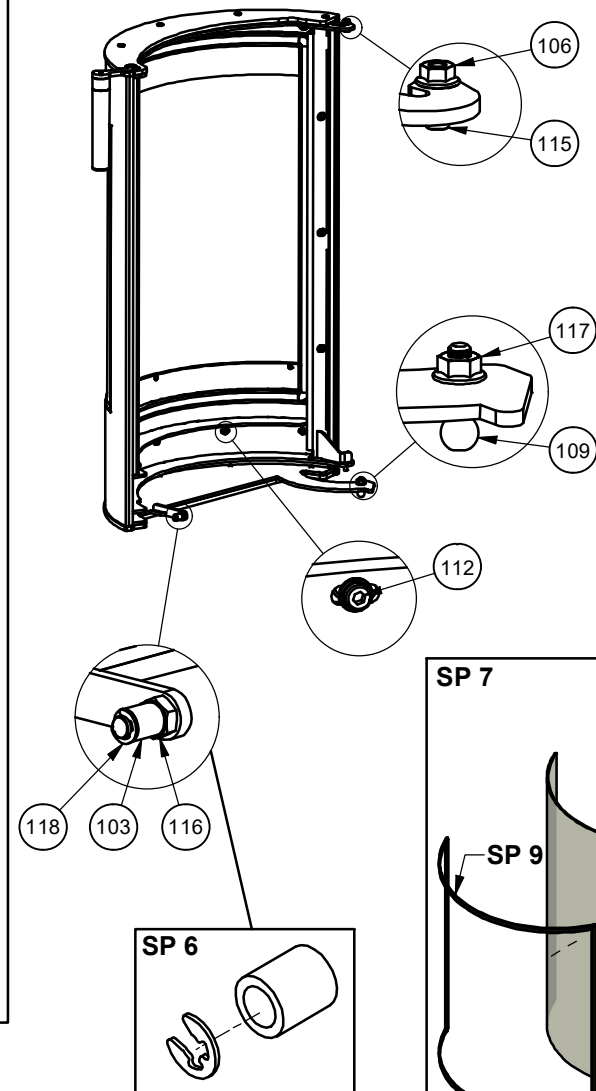

Spare parts & Accessories: Scan 84, Classic maxi

SP 5

Date: 24-11-2022	Constructed /Changed by: rin/sr/Jm	SCAN A/S DK-5492 Vissenbjerg©	
Drawing number: 90184104