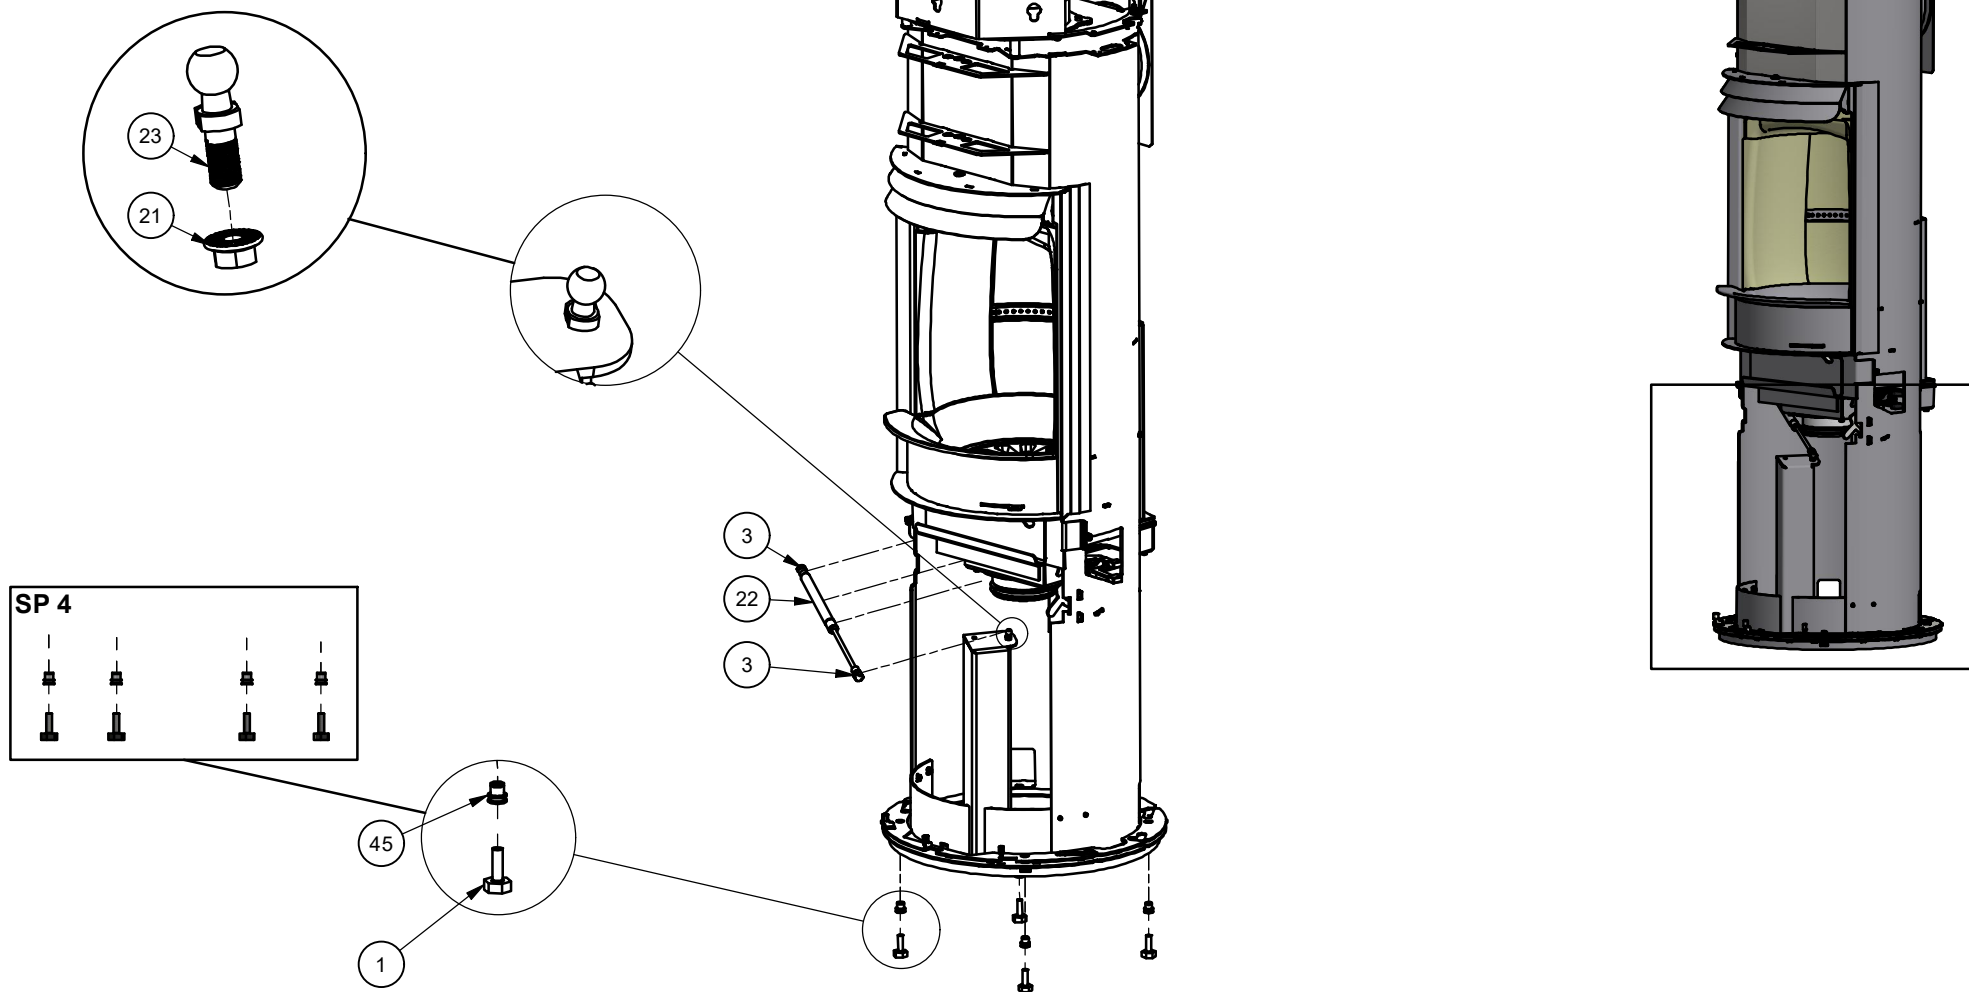

SCAN A/S
DK-5492 Vissenbjerg©

Spare parts & Accessories: Scan 84, Classic maxi

Date: 24-11-2022 Constructed /Changed by: rin/sr/Jm
 Drawing number: **90184104**

SCAN A/S
 DK-5492 Vissenbjerg©

Spare parts & Accessories: Scan 84, Classic maxi