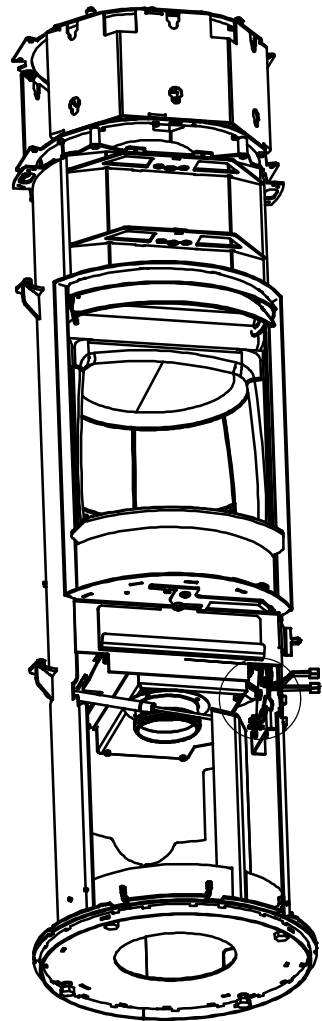

Drawing number: 90184104

SCAN A/S
DK-5492 Vissenbjerg©

Page 4

Page 3

Page 4

Page 5

Page 6

Page 7

Date: 24-11-2022	Constructed /Changed by: rin/sr/Jm	SCAN A/S DK-5492 Vissenbjerg©
Drawing number: 90184104		

Spare parts & Accessories: Scan 84, Classic maxi

Date: 24-11-2022	Constructed /Changed by: rin/sr/Jm	SCAN A/S DK-5492 Vissenbjerg©
Drawing number: 90184104		

Date: 24-11-2022	Constructed /Changed by: rin/sr/Jm	SCAN A/S DK-5492 Vissenbjerg©
Drawing number: 90184104		

Spare parts & Accessories: Scan 84, Classic maxi

Date: 24-11-2022	Constructed /Changed by: rin/sr/Jm
Drawing number: 90184104	

SCAN A/S
DK-5492 Vissenbjerg©

Spare parts & Accessories: Scan 84, Classic maxi

Date: 24-11-2022 Constructed /Changed by: rin/sr/Jm
 Drawing number: **90184104**

SCAN A/S
 DK-5492 Vissenbjerg©

Spare parts & Accessories: Scan 84, Classic maxi