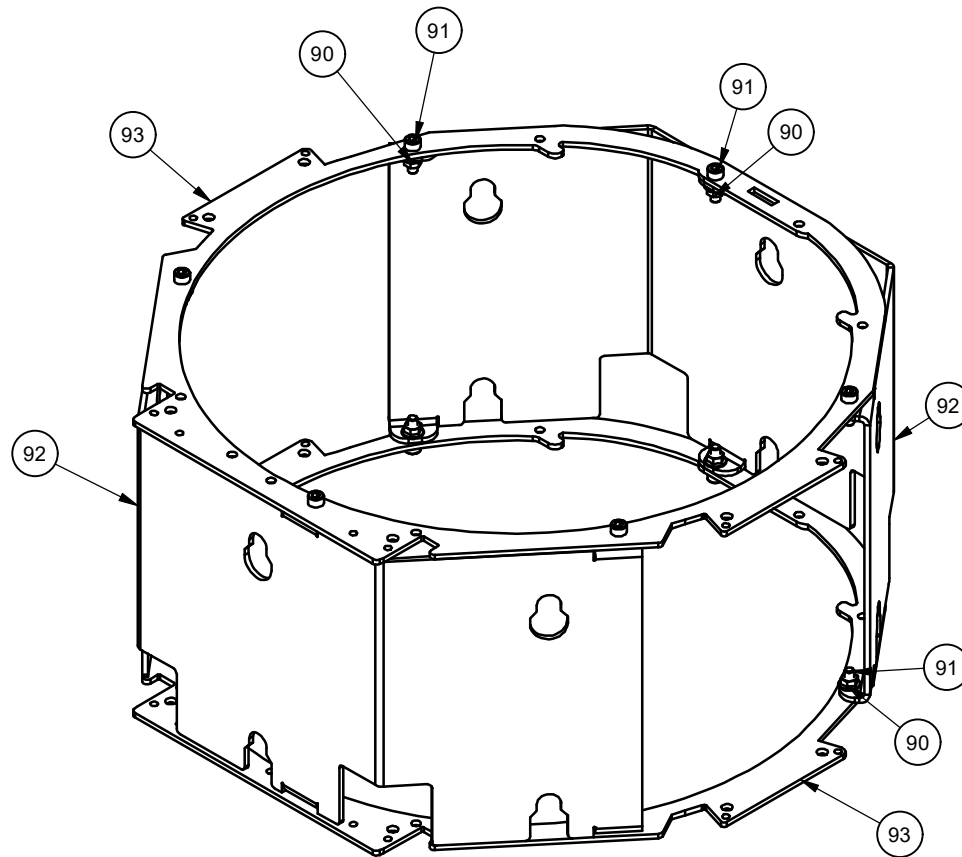

Date: 24-11-2022	Constructed /Changed by: rin/sr/Jm
Drawing number: 90184104	

SCAN A/S
DK-5492 Vissenbjerg©