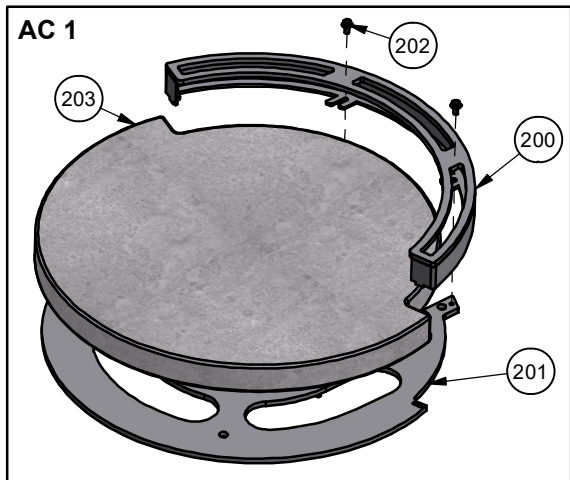

Date: 24-11-2022	Constructed /Changed by: rin/sr/Jm
Drawing number: 90184104	

SCAN A/S
DK-5492 Vissenbjerg©