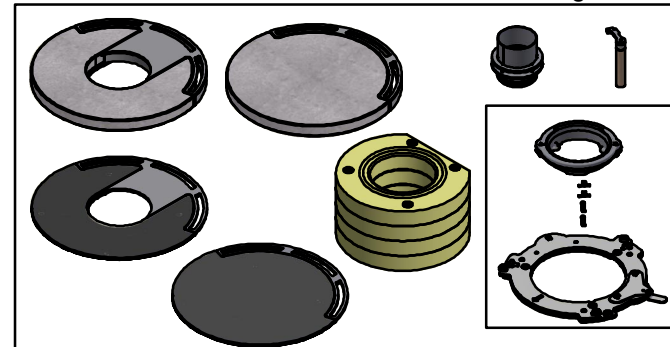

Accessories

Page: 11-12

Date: 24-11-2022

Constructed /Changed by: rin/sr/Jm

Drawing number: 90184104

SCAN A/S
DK-5492 Vissenbjerg©