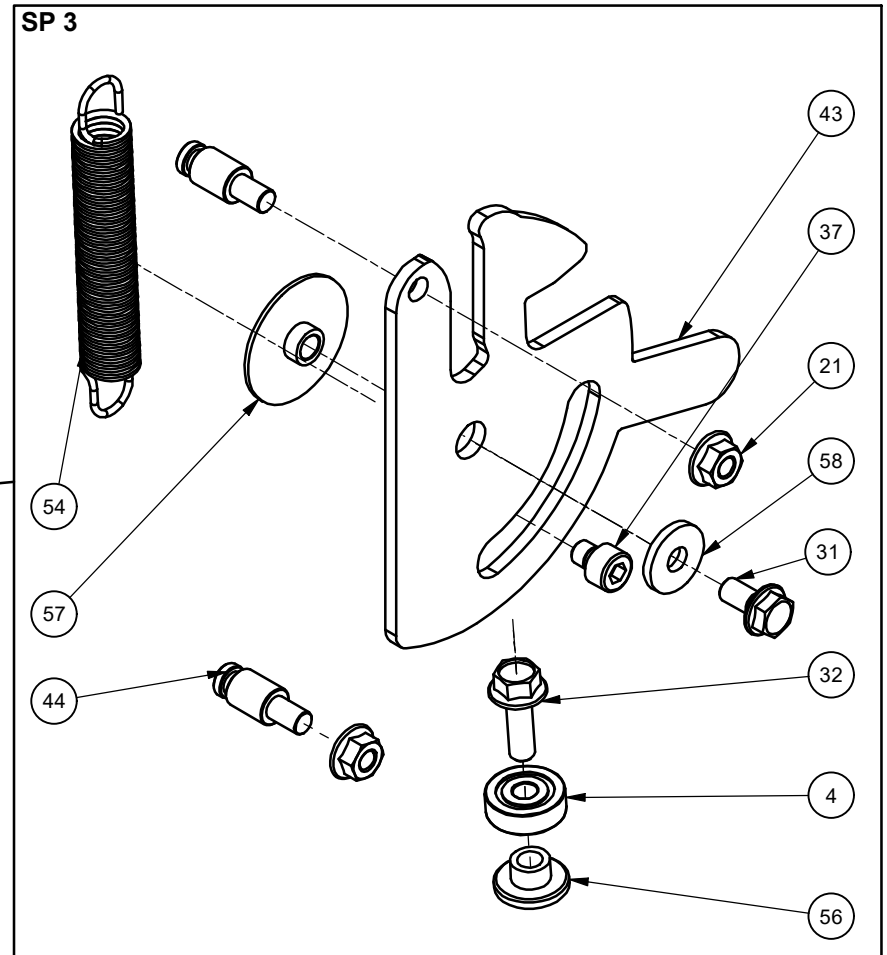

Date: 24-11-2022	Constructed /Changed by: rin/sr/Jm	SCAN A/S DK-5492 Vissenbjerg©
Drawing number: 90184104		

Spare parts & Accessories: Scan 84, Classic maxi

Date: 24-11-2022	Constructed /Changed by: rin/sr/Jm	SCAN A/S DK-5492 Vissenbjerg©
Drawing number: 90184104		