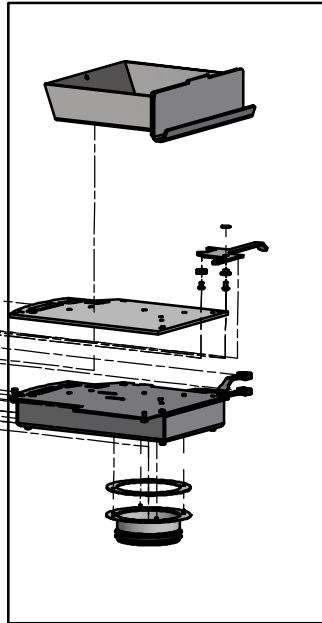

Page 3

Page 4

Page 5

Page 6

Page 7

Date: 24-11-2022	Constructed /Changed by: rin/sr/Jm	SCAN A/S DK-5492 Vissenbjerg©
Drawing number: 90184104