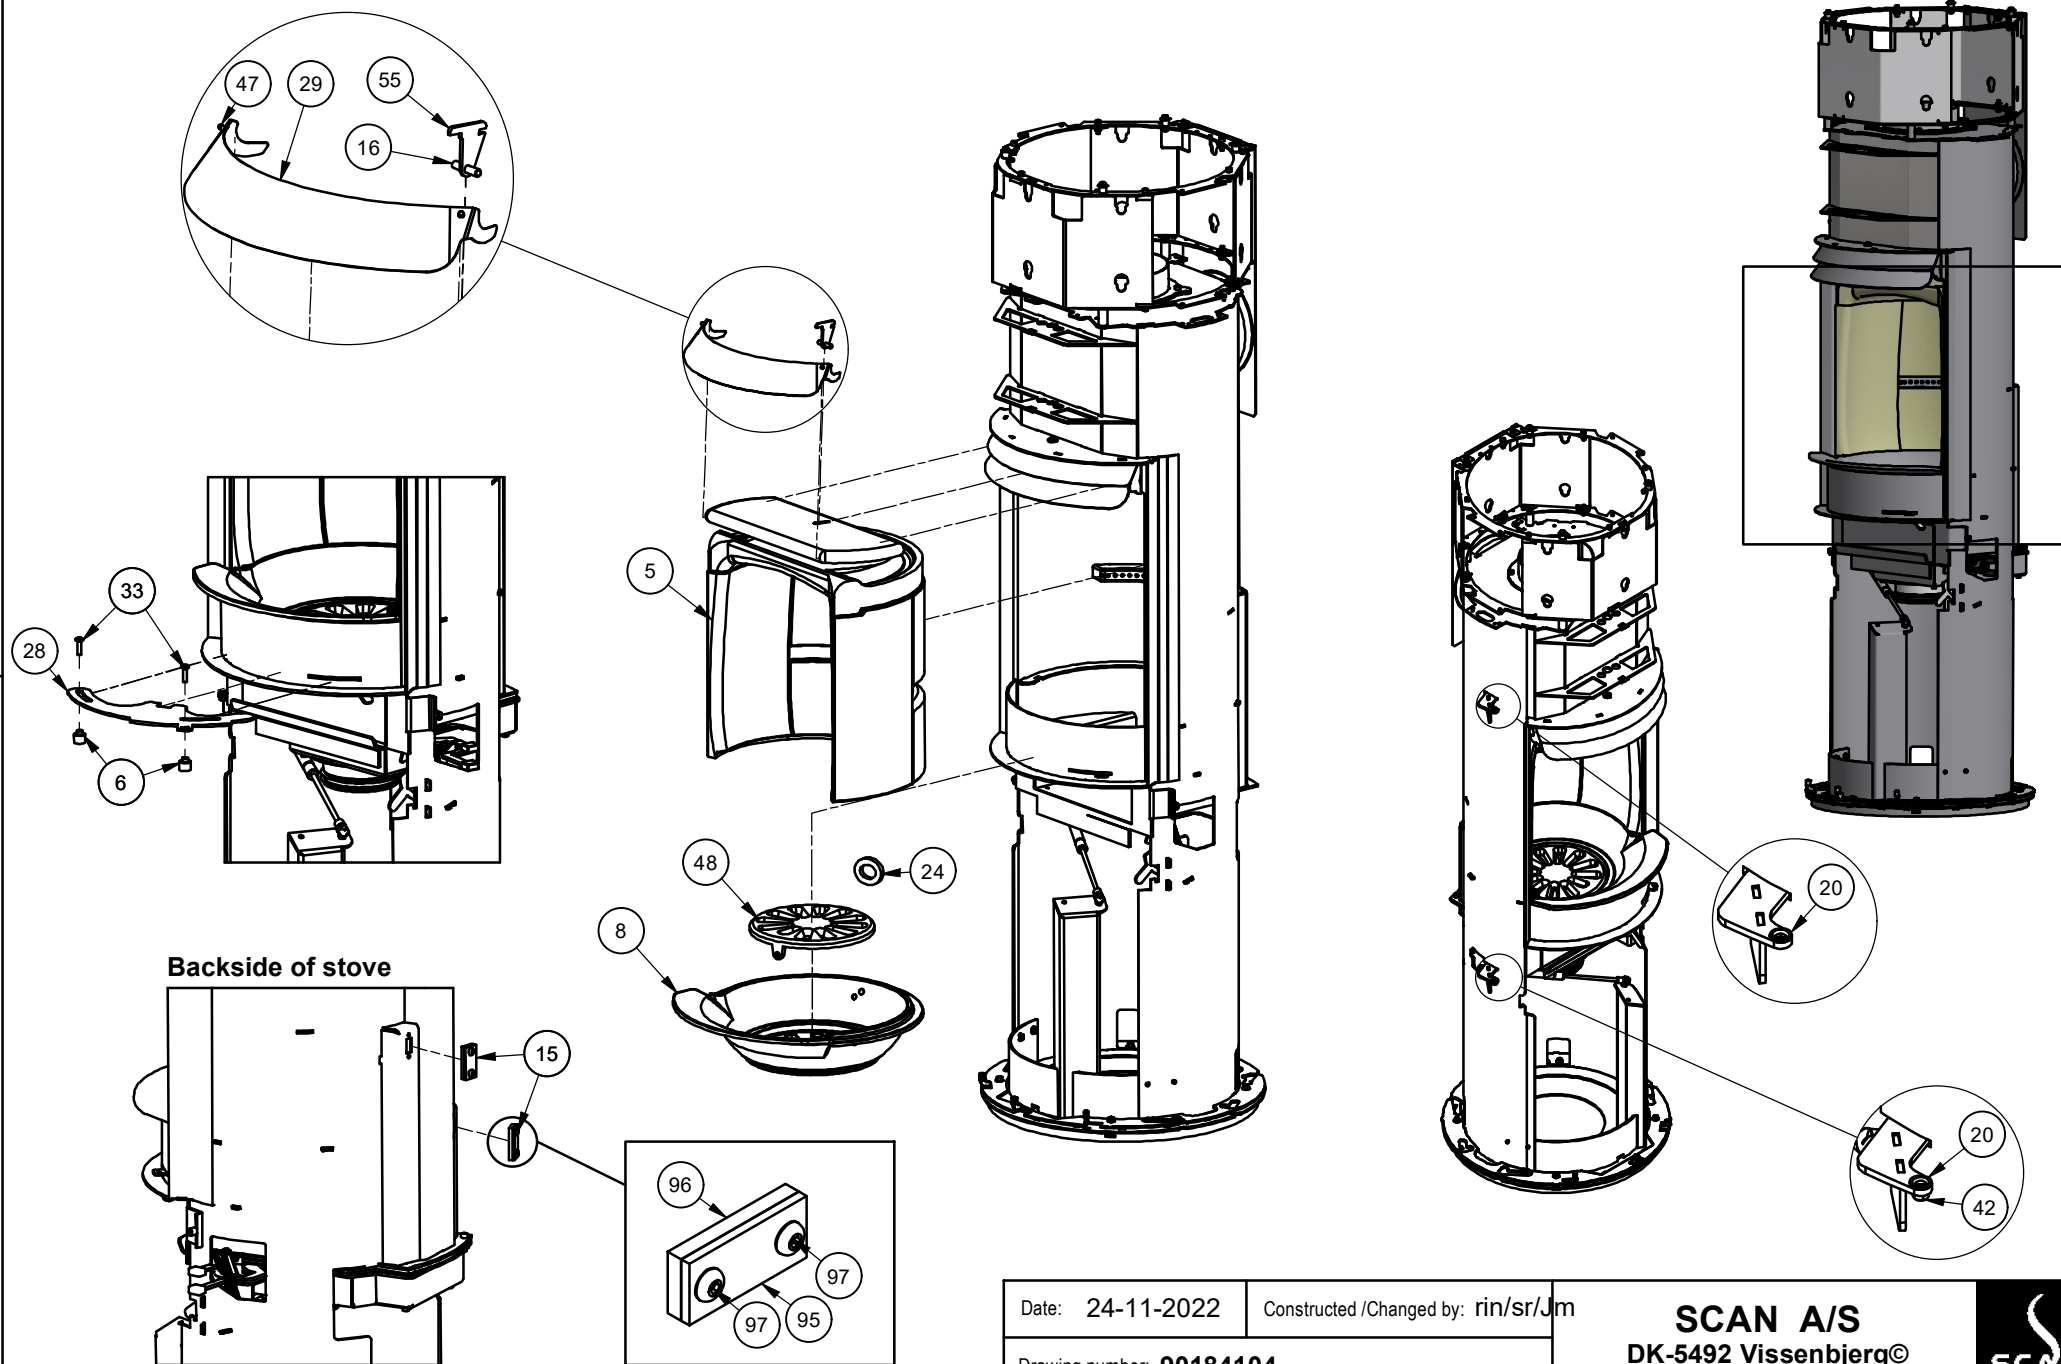

Spare parts & Accessories: Scan 84, Classic maxi

Date: 24-11-2022   Constructed /Changed by: rin/sr/Jm
Drawing number: **90184104**

SCAN A/S
DK-5492 Vissenbjerg©