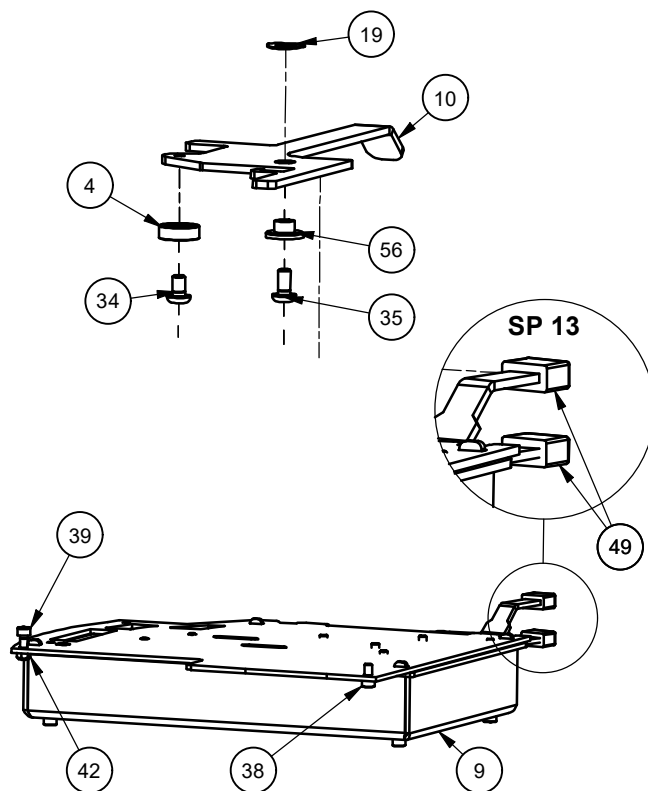

Spare parts & Accessories: Scan 84, Classic maxi

Date: 24-11-2022	Constructed /Changed by: rin/sr/Jm	SCAN A/S DK-5492 Vissenbjerg©
Drawing number: 90184104