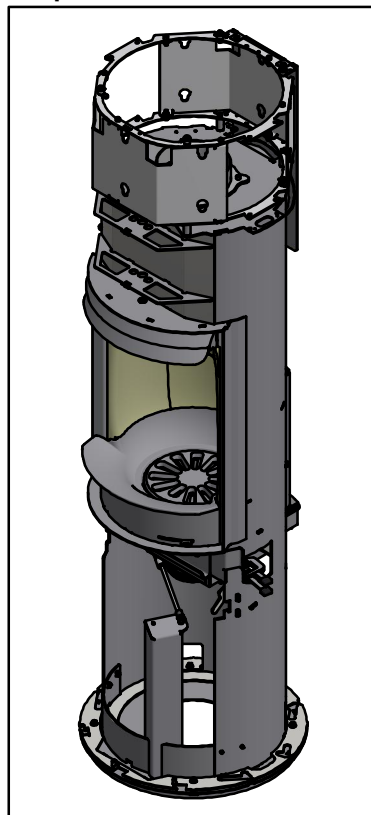

Spare parts & Accessories: Scan 84, Classic maxi

Korpus Page: 2-8

Mantle Page: 10

Modern door Page: 9

Accessories

Page: 11-12

Date: 24-11-2022

Constructed /Changed by: rin/sr/Jm