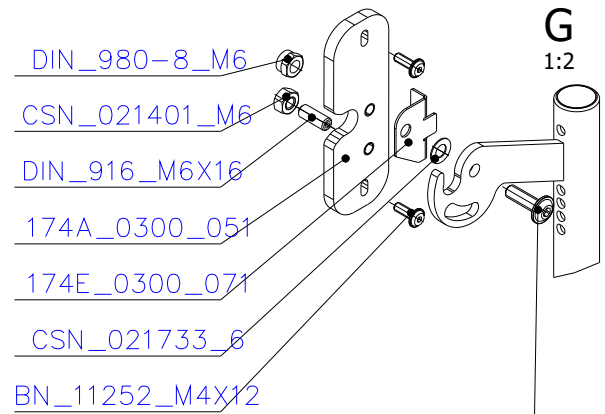

SCAN 5007 FR

SPARE PARTS

Spare parts 5007 FR

Spare part no.	Market name	Scan M3no.	
1	Screw assortment for SC 5000 series	12061534	-
2	Grate	50052738	174A_2000_011
3	Chamotte chamber set FR	50061498	206M_2010_001
4	Handle set	50061498	-
5	Front glass 4x677,5x402	50059034	174U_0300_012
6	Side glass 4x304x402	50052726	632_999_304_402
7	Glass sealing 15x4 mm, type 7226/5/0/0 - black	50052729	341_414_015_004
8	Door gasket diam. 12 mm, type 84204/3/0/0 - grey	50052731	341_414_012_616

SCAN 5007 FR

SPARE PARTS

SCAN 5007 FR

SPARE PARTS

SCAN 5007 FR

SPARE PARTS

206A_0000_211

174T_2000_041

3

2

174A_0000_171

D7500DM5X8_BL_VZ

1

SCAN 5007 FR

SPARE PARTS

BN_11252_M6X20