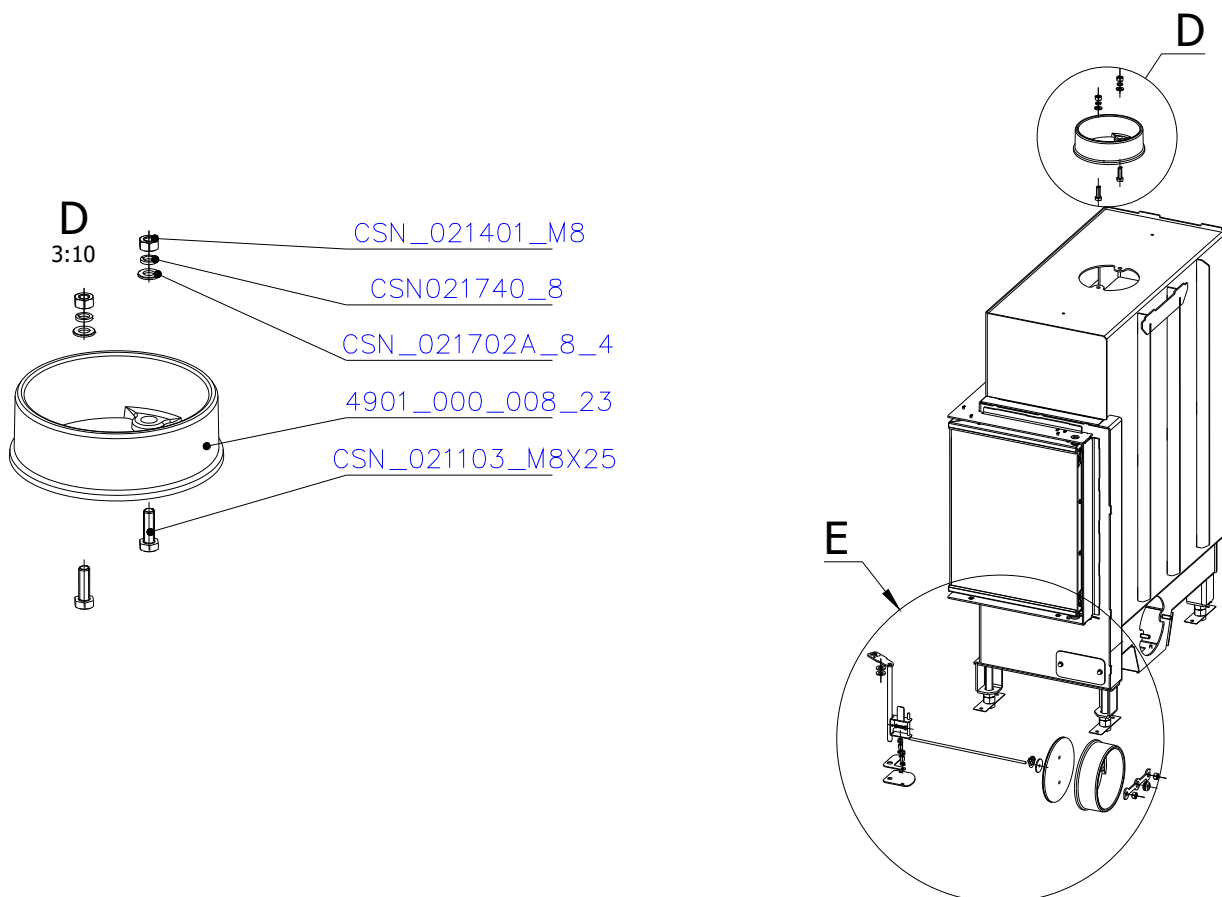

SCAN 5007 FR

SPARE PARTS

Spare parts 5007 FR

Spare part no.	Market name	Scan M3no.	
1	Screw assortment for SC 5000 series	12061534	-
2	Grate	50052738	174A_2000_011
3	Chamotte chamber set FR	50061498	206M_2010_001
4	Handle set	50061498	-
5	Front glass 4x677,5x402	50059034	174U_0300_012
6	Side glass 4x304x402	50052726	632_999_304_402
7	Glass sealing 15x4 mm, type 7226/5/0/0 - black	50052729	341_414_015_004
8	Door gasket diam. 12 mm, type 84204/3/0/0 - grey	50052731	341_414_012_616

SCAN 5007 FR

SPARE PARTS

SCAN 5007 FR

SPARE PARTS

SCAN 5007 FR

SPARE PARTS

206A_0000_211

174T_2000_041

3

2

174A_0000_171

D7500DM5X8_BL_VZ

1

SCAN 5007 FR

SPARE PARTS

BN_11252_M6X20

SCAN 5007 FR

SPARE PARTS

SCAN 5007 FR

SPARE PARTS