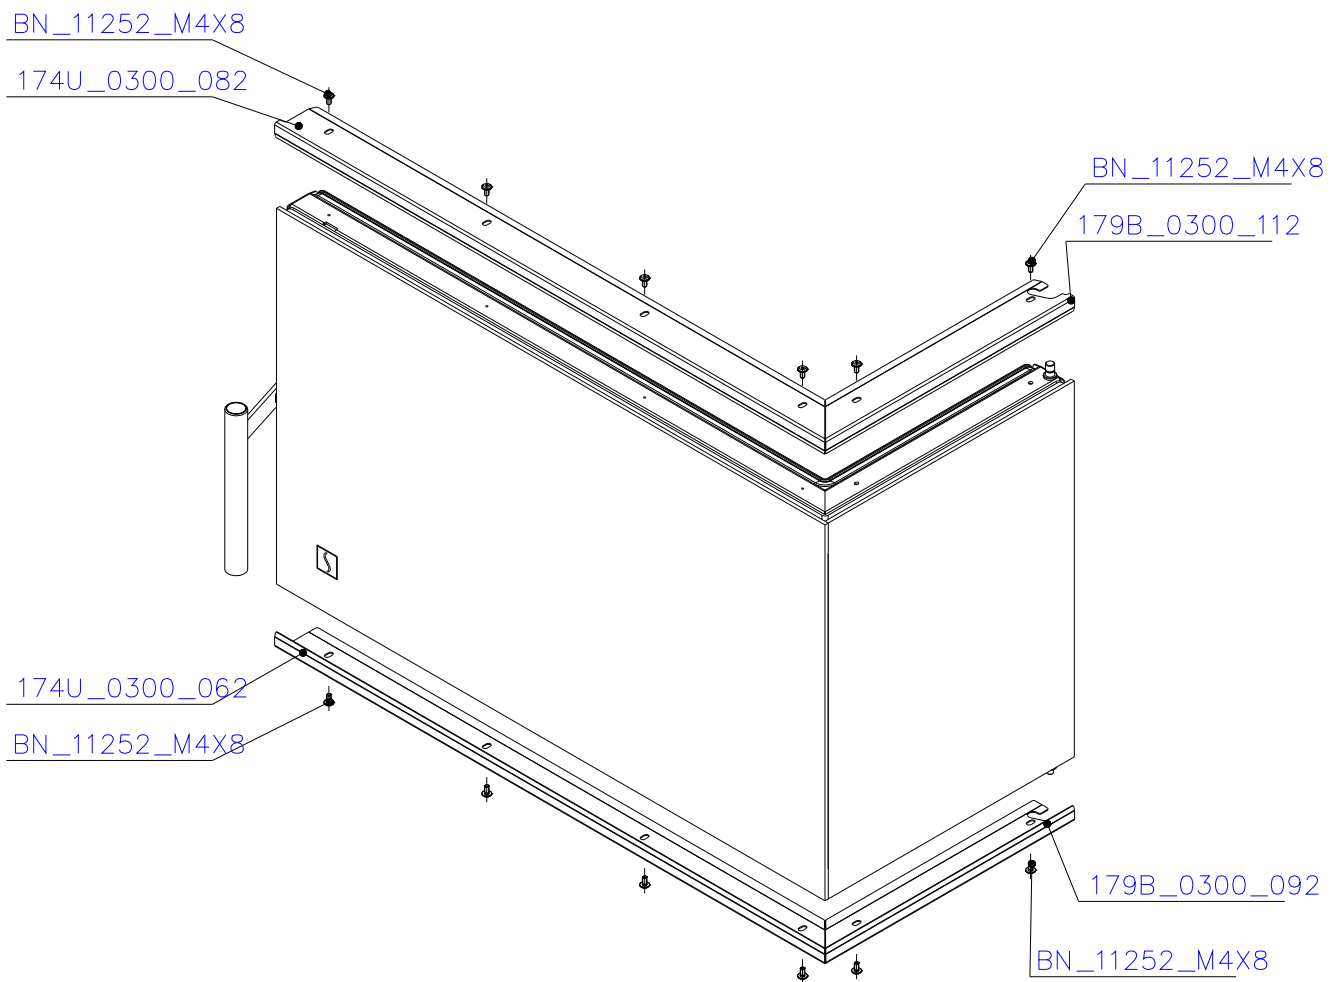

SCAN 5007 FR

SPARE PARTS