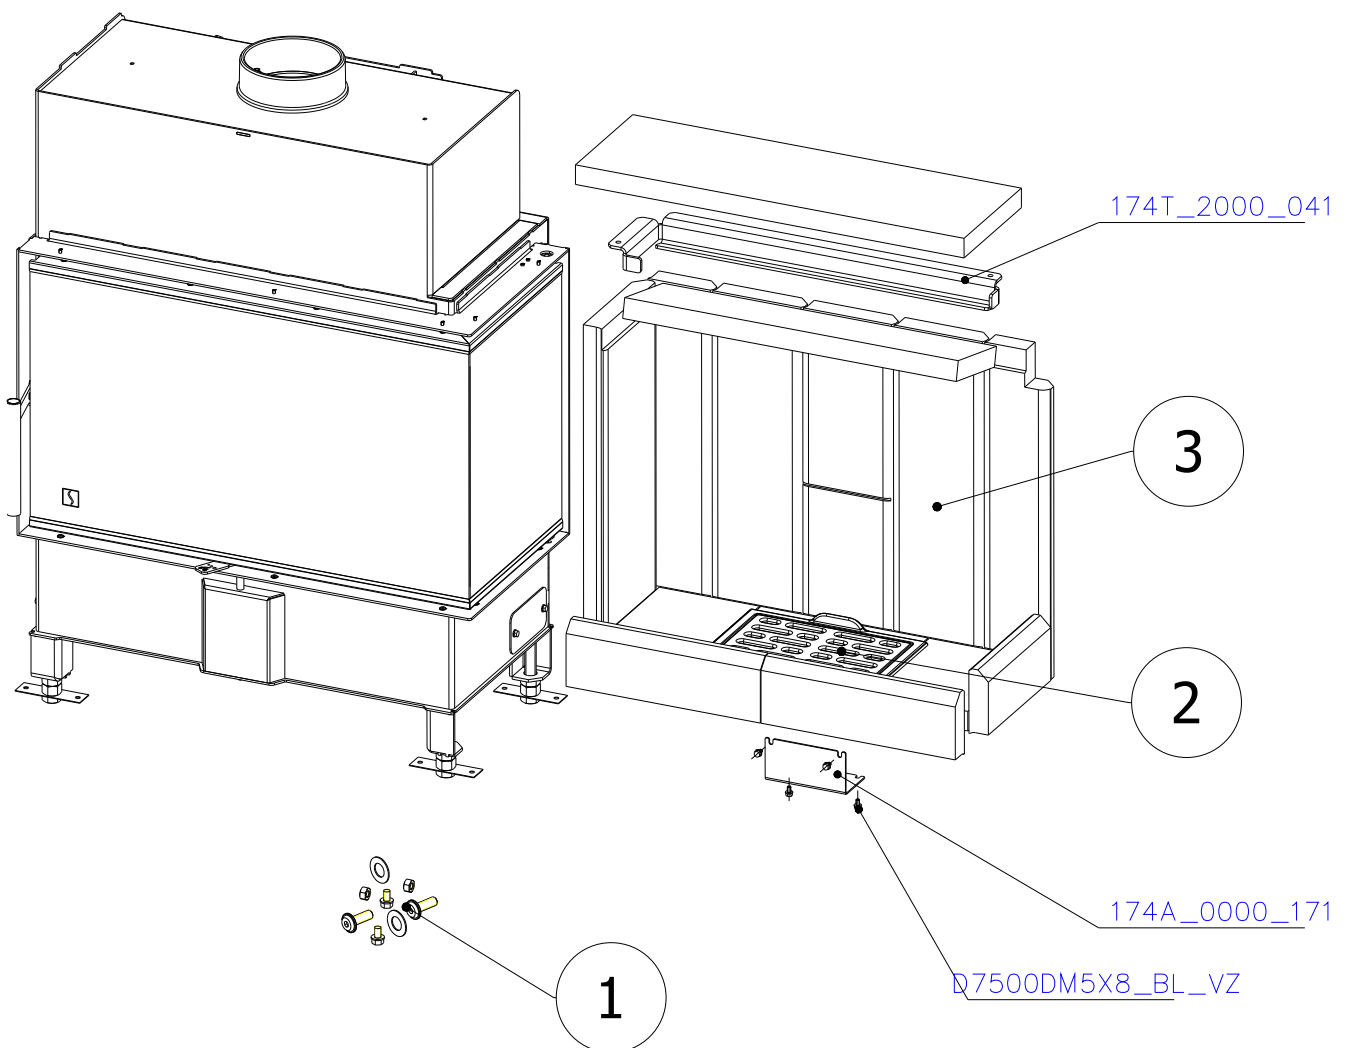

SCAN 5007 FR

SPARE PARTS

Spare parts 5007 FR

Spare part no.	Market name	Scan M3no.	
1	Screw assortment for SC 5000 series	12061534	-
2	Grate	50052738	174A_2000_011
3	Chamotte chamber set FR	50061498	206M_2010_001
4	Handle set	50061498	-
5	Front glass 4x677,5x402	50059034	174U_0300_012
6	Side glass 4x304x402	50052726	632_999_304_402
7	Glass sealing 15x4 mm, type 7226/5/0/0 - black	50052729	341_414_015_004
8	Door gasket diam. 12 mm, type 84204/3/0/0 - grey	50052731	341_414_012_616

SCAN 5007 FR

SPARE PARTS

SCAN 5007 FR

SPARE PARTS

SCAN 5007 FR

SPARE PARTS

206A_0000_211

174T_2000_041

3

2

174A_0000_171

D7500DM5X8_BL_VZ

1

SCAN 5007 FR

SPARE PARTS

BN_11252_M6X20