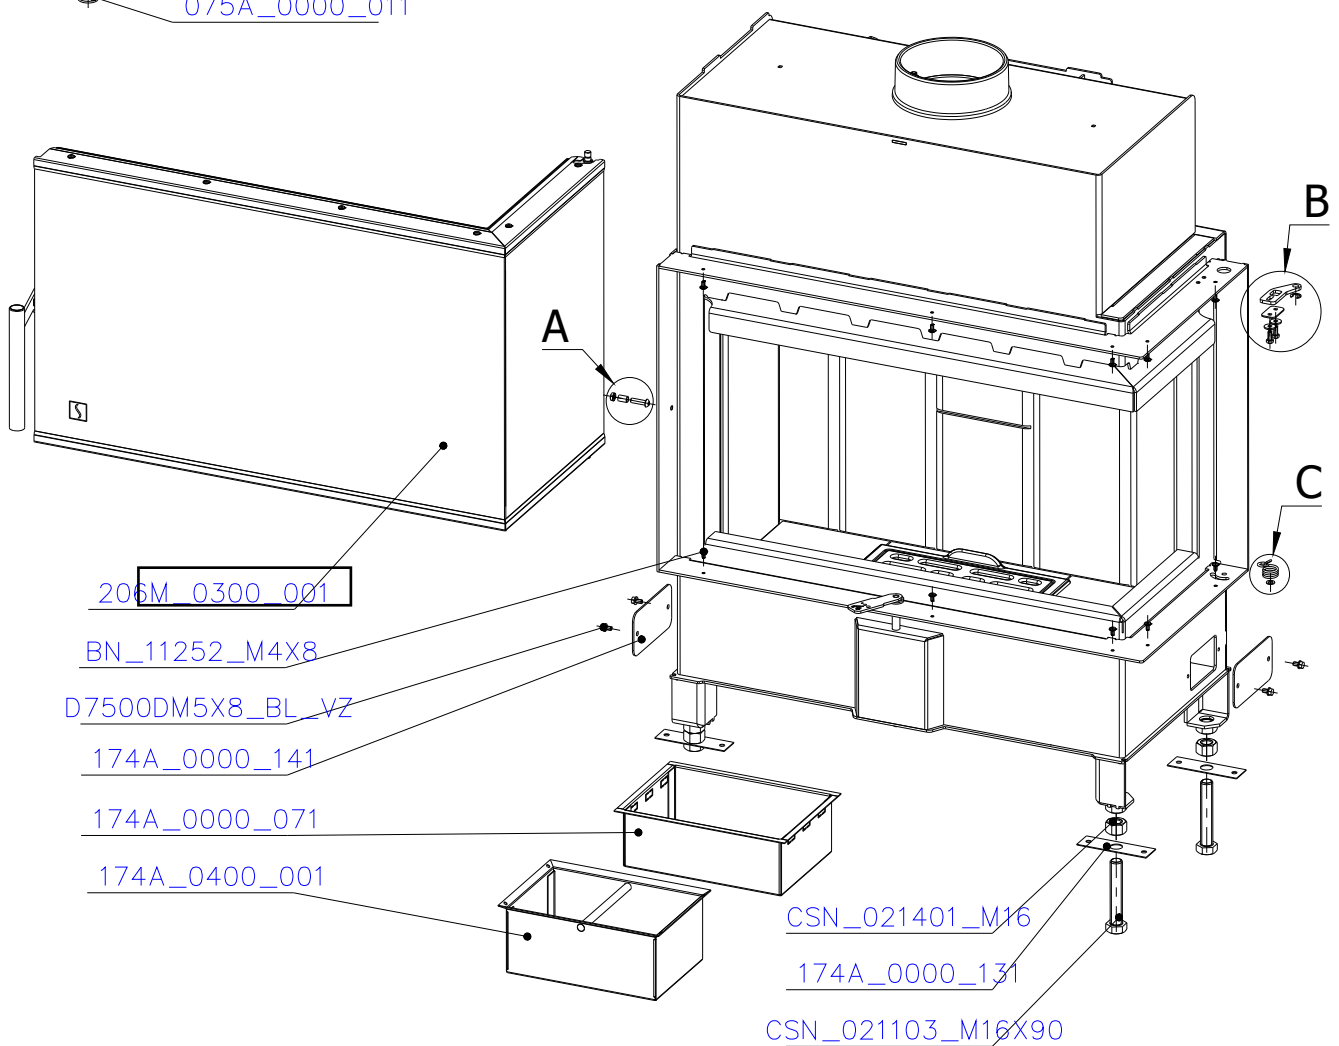

SCAN 5007 FR

SPARE PARTS

Spare parts 5007 FR

Spare part no.	Market name	Scan M3no.	
1	Screw assortment for SC 5000 series	12061534	-
2	Grate	50052738	174A_2000_011
3	Chamotte chamber set FR	50061498	206M_2010_001
4	Handle set	50061498	-
5	Front glass 4x677,5x402	50059034	174U_0300_012
6	Side glass 4x304x402	50052726	632_999_304_402
7	Glass sealing 15x4 mm, type 7226/5/0/0 - black	50052729	341_414_015_004
8	Door gasket diam. 12 mm, type 84204/3/0/0 - grey	50052731	341_414_012_616

SCAN 5007 FR

SPARE PARTS

SCAN 5007 FR

SPARE PARTS

SCAN 5007 FR

SPARE PARTS

206A_0000_211

174T_2000_041

3

2

174A_0000_171

D7500DM5X8_BL_VZ

1

SCAN 5007 FR

SPARE PARTS

BN_11252_M6X20