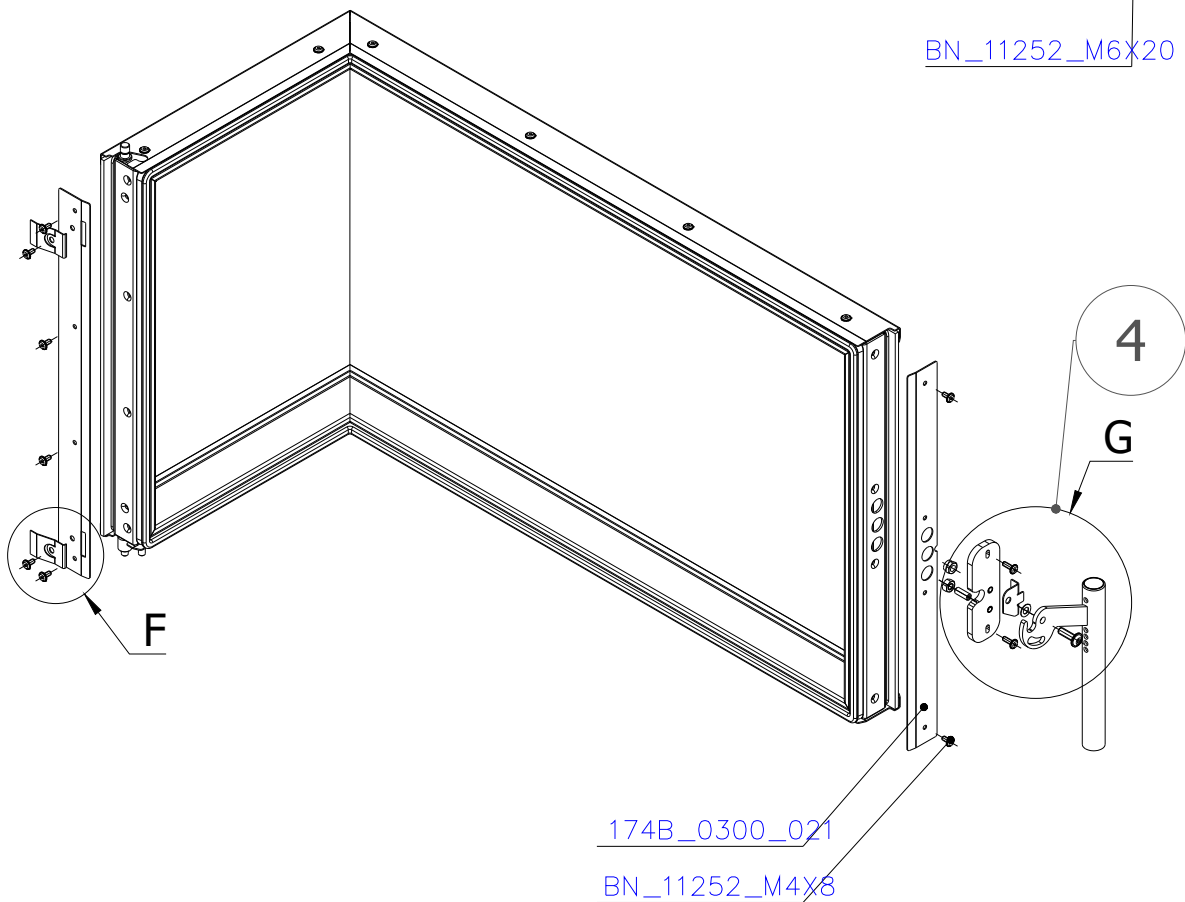

BN_11252_M6X20