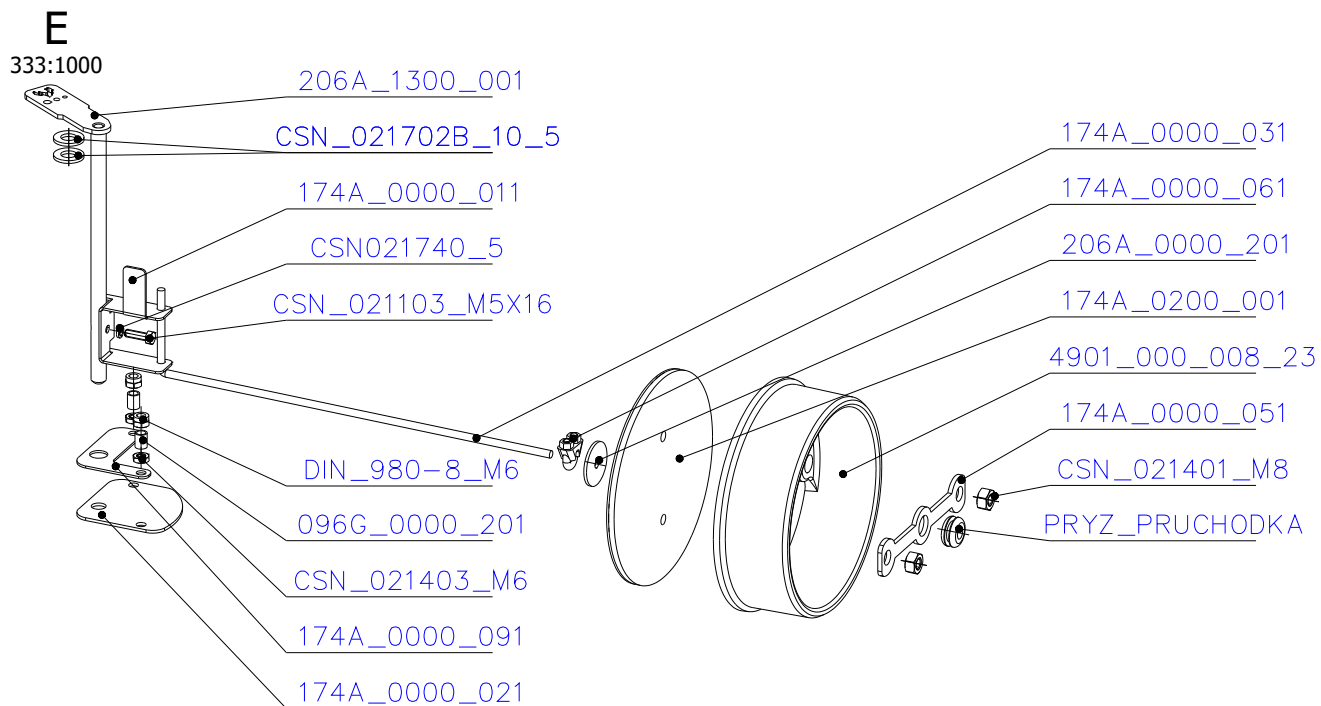

SCAN 5007 FR

SPARE PARTS

Spare parts 5007 FR

Spare part no.	Market name	Scan M3no.	
1	Screw assortment for SC 5000 series	12061534	-
2	Grate	50052738	174A_2000_011
3	Chamotte chamber set FR	50061498	206M_2010_001
4	Handle set	50061498	-
5	Front glass 4x677,5x402	50059034	174U_0300_012
6	Side glass 4x304x402	50052726	632_999_304_402
7	Glass sealing 15x4 mm, type 7226/5/0/0 - black	50052729	341_414_015_004
8	Door gasket diam. 12 mm, type 84204/3/0/0 - grey	50052731	341_414_012_616

SCAN 5007 FR

SPARE PARTS

SCAN 5007 FR

SPARE PARTS

SCAN 5007 FR

SPARE PARTS

206A_0000_211

174T_2000_041

3

2

174A_0000_171

D7500DM5X8_BL_VZ

1

SCAN 5007 FR

SPARE PARTS

BN_11252_M6X20

SCAN 5007 FR

SPARE PARTS

SCAN 5007 FR

SPARE PARTS